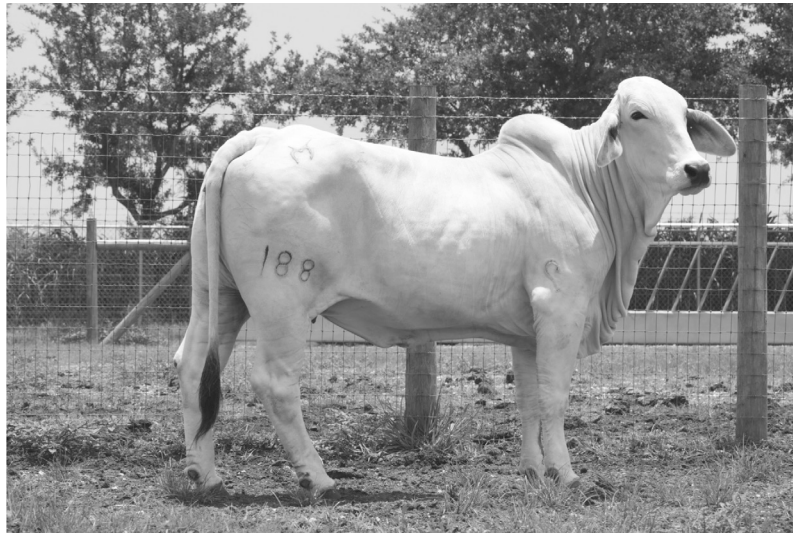

+MR WINCHESTER MAGNUM 999
MISS 3-S 608
VL ELENA 3/33

WOW! There were a few head that were off limits when we selected the cattle for the Carolina Sale. They were going to be Donors down the road for SFB. Here is one of them. With He's Got The Look, 999, and Santa Elena breeding, this is a female that needs to be in the donor pen at a major players place. She is bred to +MR WINCHESTER MAGNUM 999 with sexed semen and safe in calf to that mating. The results will be outstanding.

This Visa Brasil Granddaughter is a donor in waiting. This was a hard one to get for the sale. We are retaining a daughter in the SFB herd to replace her. She is bred to the herdsire Fairway Manso , the Red Locke Herd Bull that is doing a nice job across the breed.

This nice young Gray female has a productive life ahead of her. This is a type of cow that will be in your herd for many years and raise those big stout calves year after year. The Karu heifer calf she is carrying will give you a head start in production.